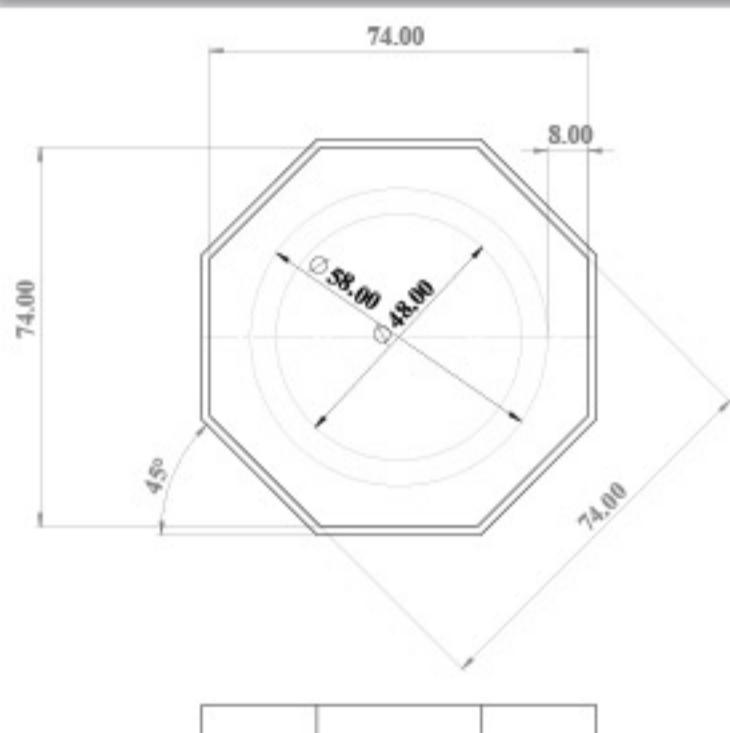

1200mm MH w/ OCTAGON BASE

Click to enlarge

COMPLETE CAPABILITIES

COMPLETE CAPABILITIES

WEBSITE

diamondprecast.com

OPT-IN

Weekly Newsletters