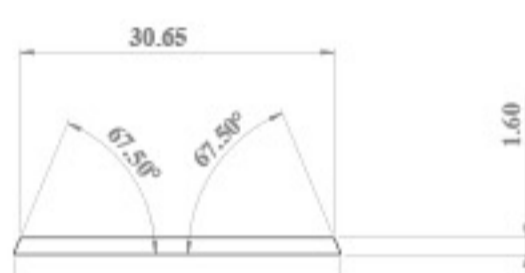

1200mm MH w/ OCTAGON BASE

Click to enlarge

COMPLETE CAPABILITIES

COMPLETE CAPABILITIES

WEBSITE

diamondprecast.com

OPT-IN

Weekly Newsletters