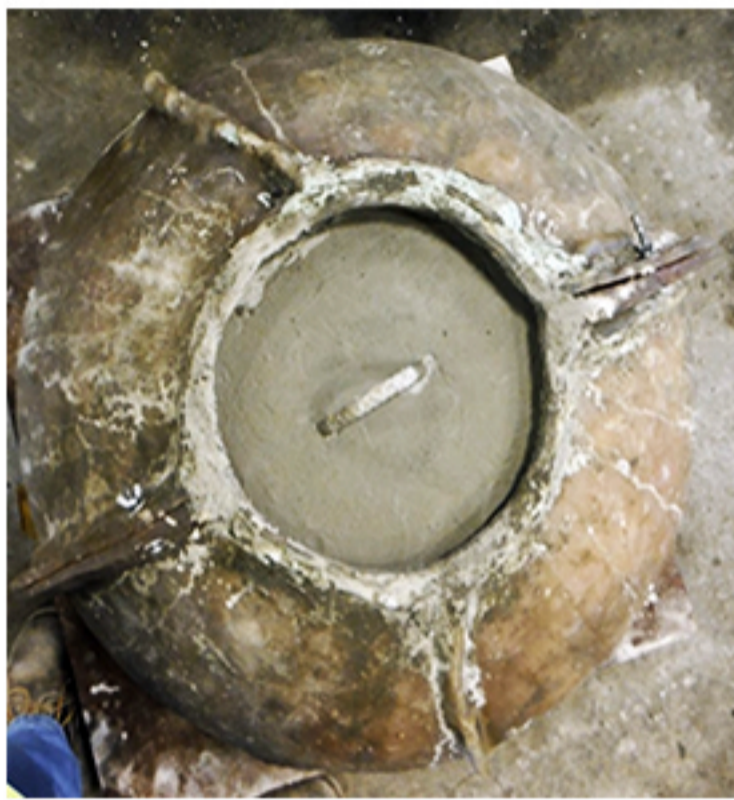

Outdoor Concrete Sports Spheres

Paul Slipper & Mary Ann Liu Sculpture Team Project

COMPLETE CAPABILITIES

COMPLETE CAPABILITIES

WEBSITE

diamondprecast.com

OPT-IN

Weekly Newsletters