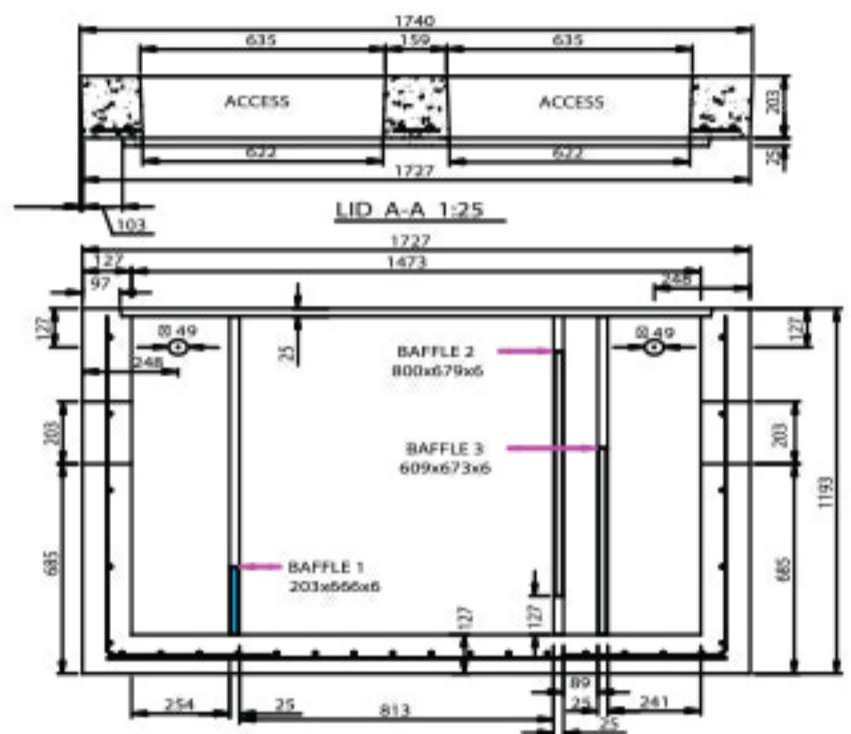

Oil Interceptor with Extended Base

COMPLETE CAPABILITIES
 PREDL systems
 THE MANHOLE LINER EXPERTS

WEBSITE
diamondprecast.com

COMPLETE CAPABILITIES
 DIAMOND + SP = MMCD PLATINUM

OPT-IN
 Weekly Newsletters